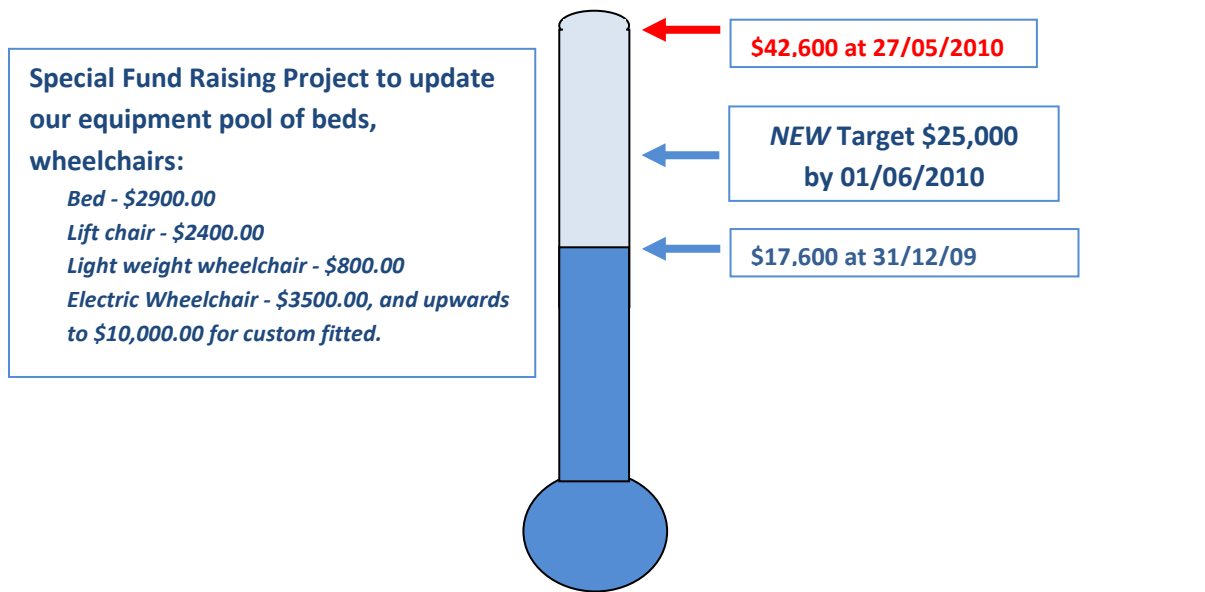

Equip MNDAWA to update its Equipment Library

Please go to the Donation Form to make your contribution and mark the form clearly as EQUIP and watch the thermometer rise each month!

Thank you to:

DONORS

- Mt Lawley Golf Club Associates
- SeaStream JV
- Cottesloe Golf Club Associates
- Year 9 Students, Methodist Ladies College
- Rotary Club of Attadale
- PROSH