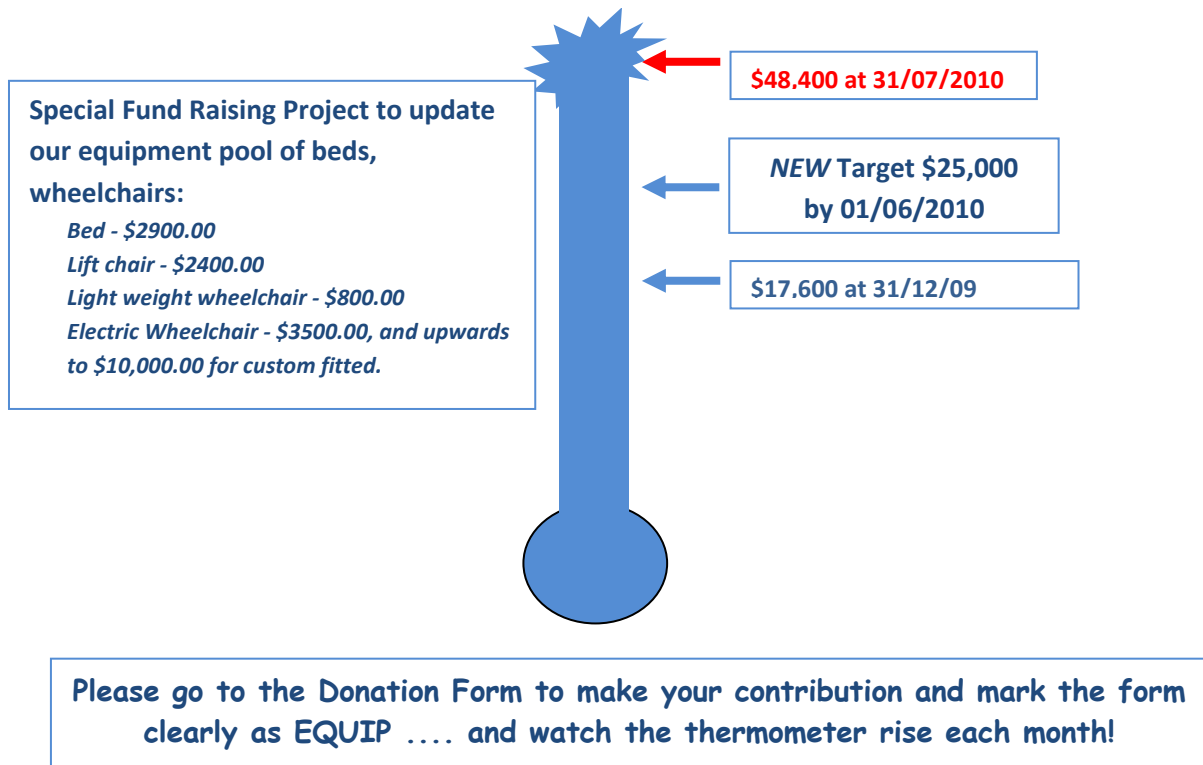

Equip MNDAWA to update its Equipment Library

Thank you to:

DONORS

Mt Lawley Golf Club Associates
SeaStream JV
Cottesloe Golf Club Associates
Year 9 Students, Methodist Ladies College
Rotary Club of Attadale
PROSH